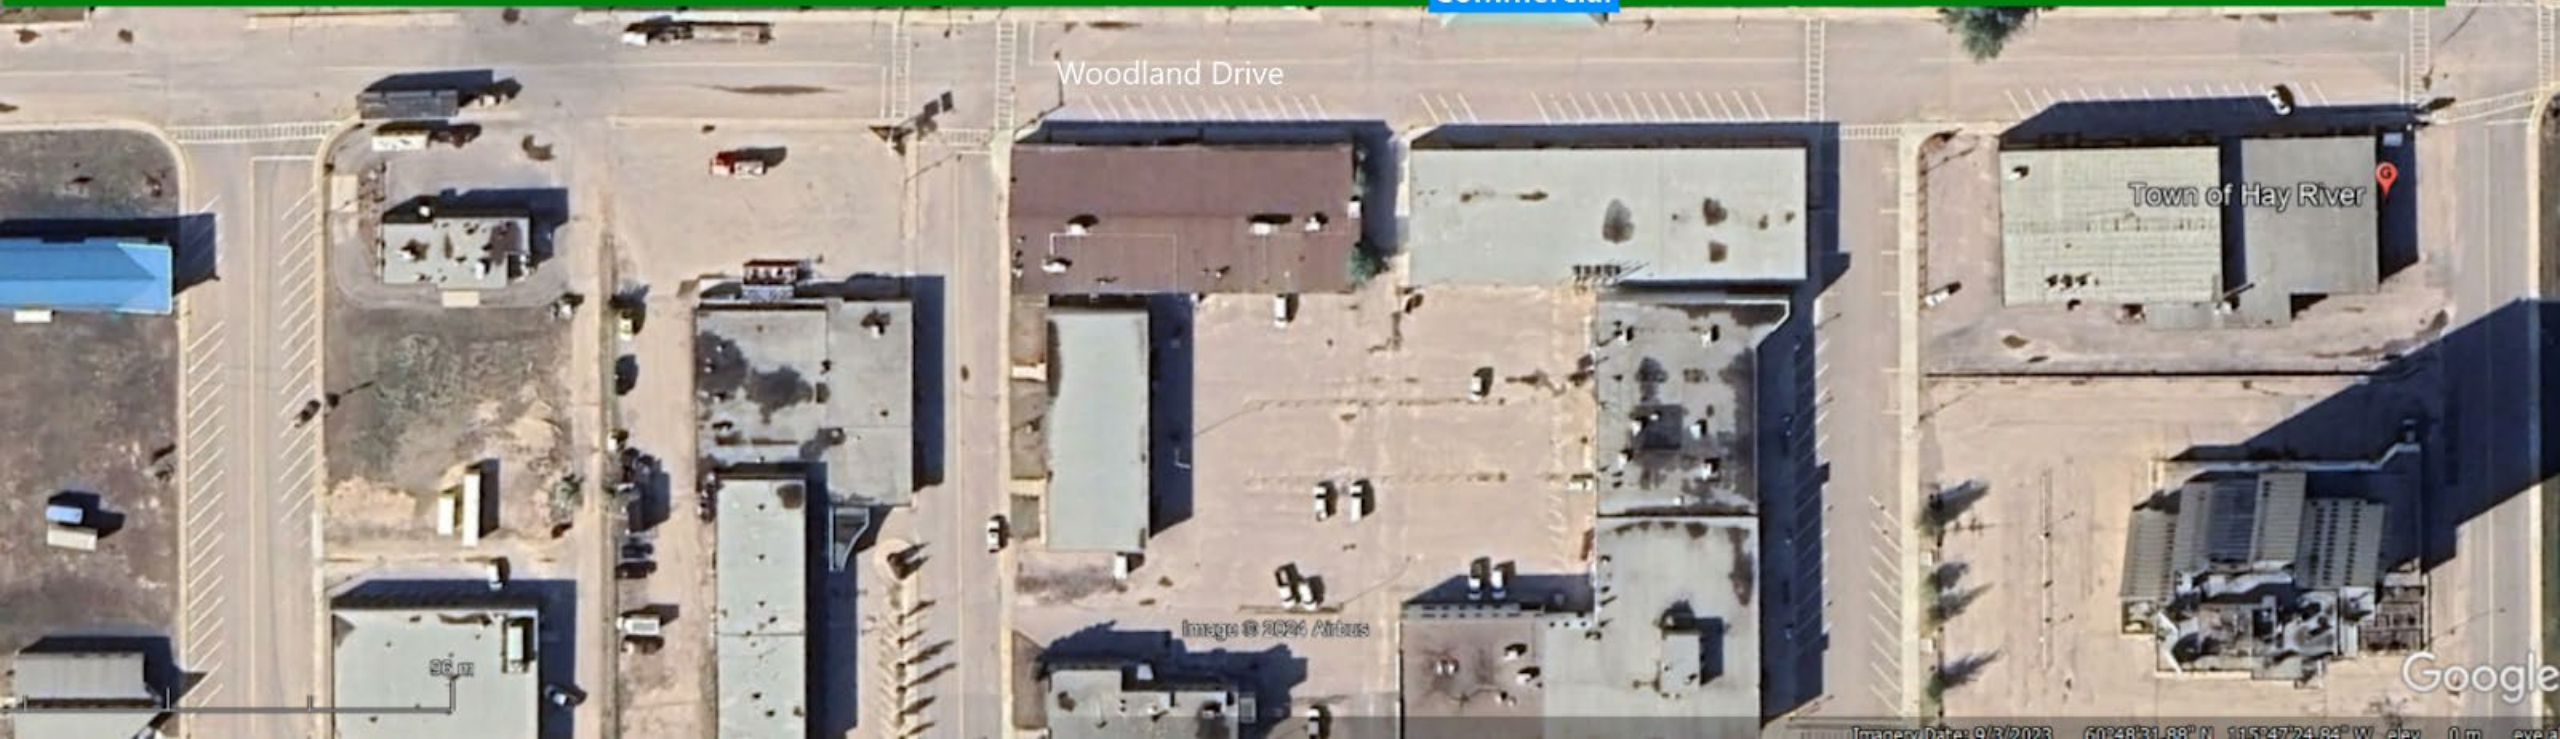

Firehall

Woodland Drive

Town of Hay River

Image © 2024 Airbus

Google

Imagery Date: 9/3/2023 60°48'31.88" N 115°47'24.84" W elev. 0 m

Current Phase

EQUIVILANT CARS ON ROAD